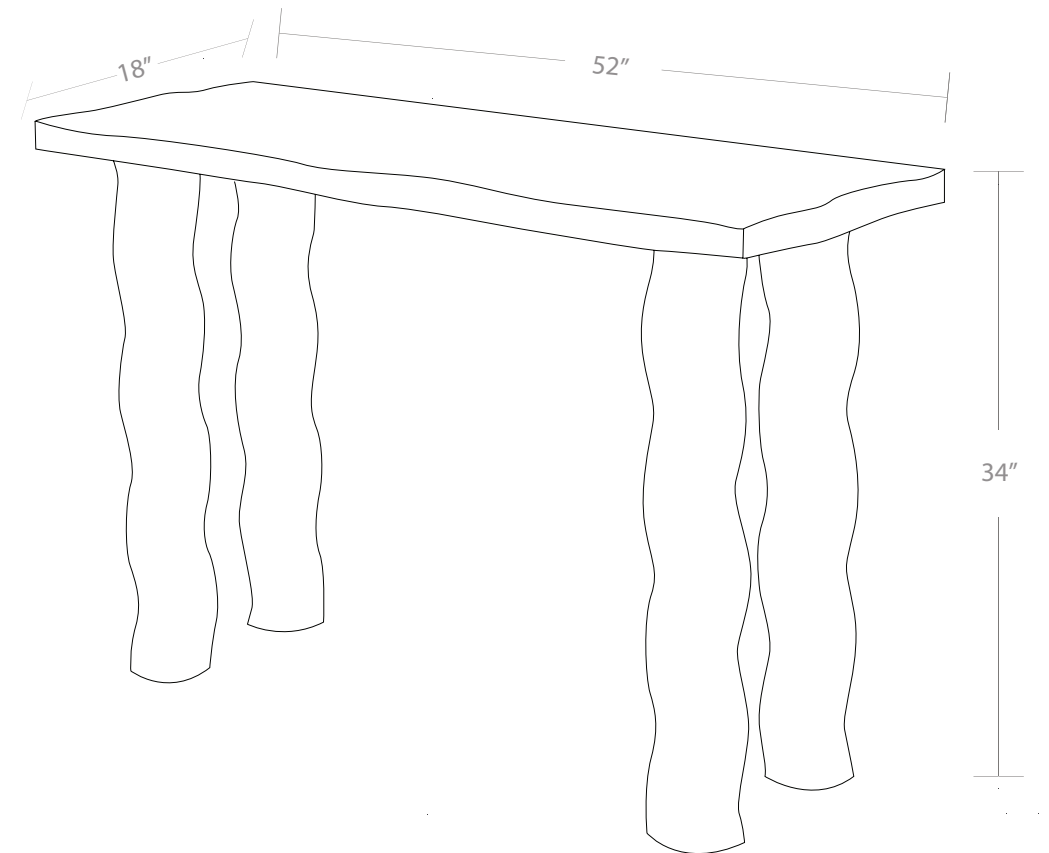

Wavy console table

\$6200

MATERIALS

- solid white oak
- satin osmo finish

OTHER INFO

- hand sculpted