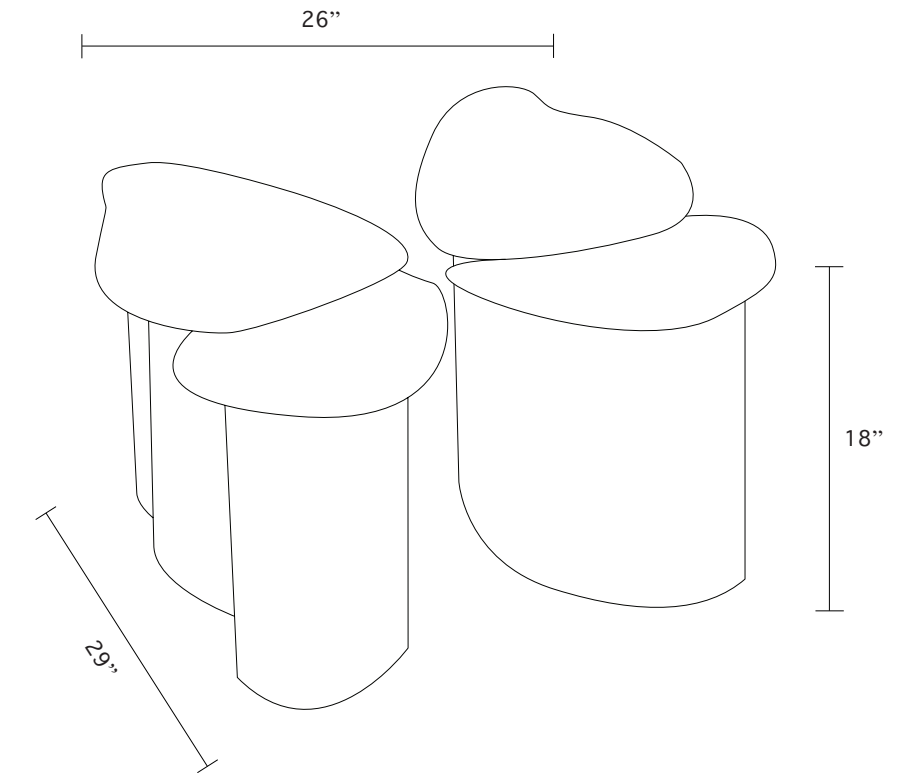

Butterfly Table

A SET \$6800

GLAZE OPTIONS

- metallic (moon stone)
- white with glass

HEIGHT OPTIONS

- up to 24"
- standard height is 18"

MATERIALS

- ceramic base
- glazed finish

SIZE

depth: 28"-30"
length: 24"-26"
height: up to 24"

INFO

the butterfly table has been handbuilt in ceramic, making each piece unique. inconsistency in texture, shape, and color may occur due to its natural material and firing procedures.