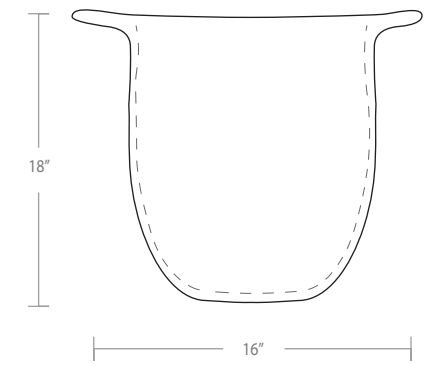

GLAZE OPTIONS +$150

Please refer to the S&C PDF for glaze color options

MATERIALS

-ceramic base

OTHER INFO

-the Tulip Planters do not come with a plate or hole on the bottom. We recommend a layer of rocks beneath the soil to protect the roots.

-plate and hole can be added for an additional fee.