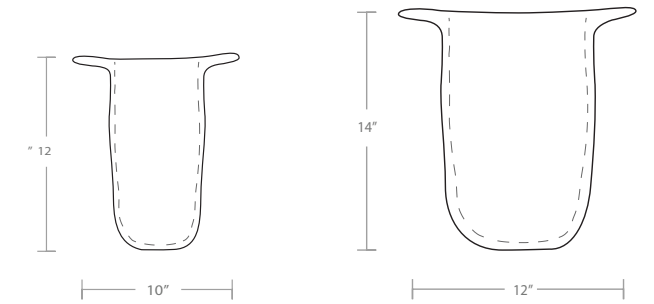

# Tulip planter

- Small \$600
- Medium \$1000
- Large \$2000
- X Large \$2600