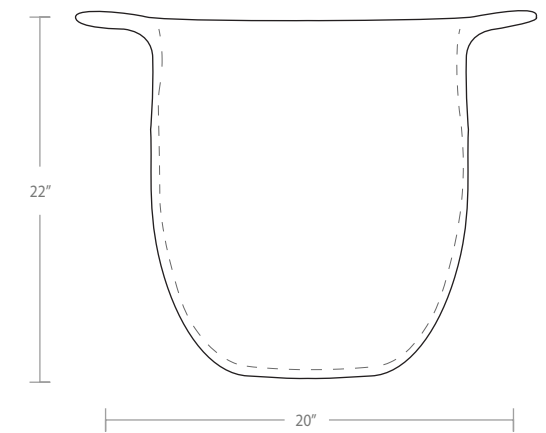

GLAZE OPTIONS +$150

Please refer to the S&C PDF for glaze color options

MATERIALS

-ceramic base

OTHER INFO

-the Tulip Planters do not come with a plate or hole on the bottom. We recommend a layer of rocks beneath the soil to protect the roots.

-plate and hole can be added for an additional fee.