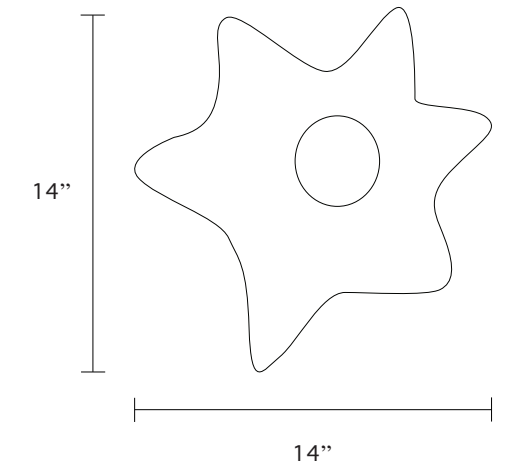

We use a fine art french paint called Fleur, see custom colors at:
www.fleurpaint.com/en/chalky-look/

MATERIALS

- ceramic
- metal parts

SIZE

| | |
|---------------|---------------|
| SMALL | LARGE |
| diameter: 14" | diameter: 24" |
| height: 14" | height: 24" |