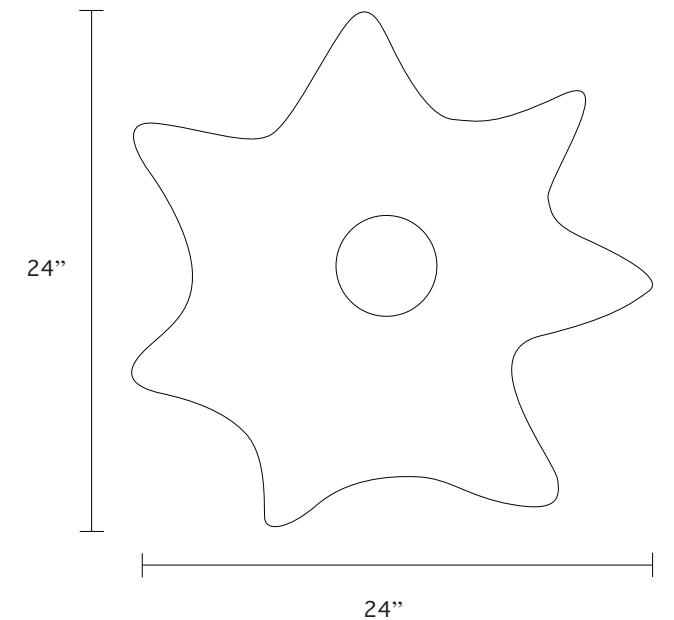

We use a fine art french paint called Fleur, see custom colors at:
www.fleurpaint.com/en/chalky-look/

MATERIALS

- ceramic
- metal parts

SIZE

| | |
|---------------|---------------|
| SMALL | LARGE |
| diameter: 14" | diameter: 24" |
| height: 14" | height: 24" |