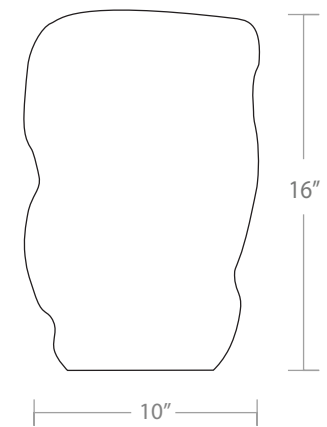

MATERIALS

-ceramic base

OTHER INFO

-clay body options are clear glazed on the inside