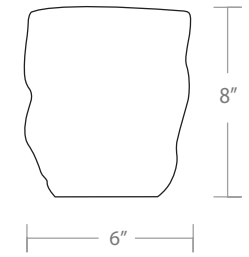

MATERIALS

-ceramic base

OTHER INFO

-clay body options are clear glazed on the inside