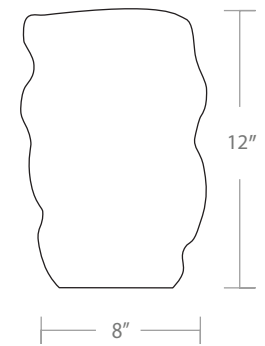

MATERIALS

-ceramic base

OTHER INFO

-clay body options are clear glazed on the inside