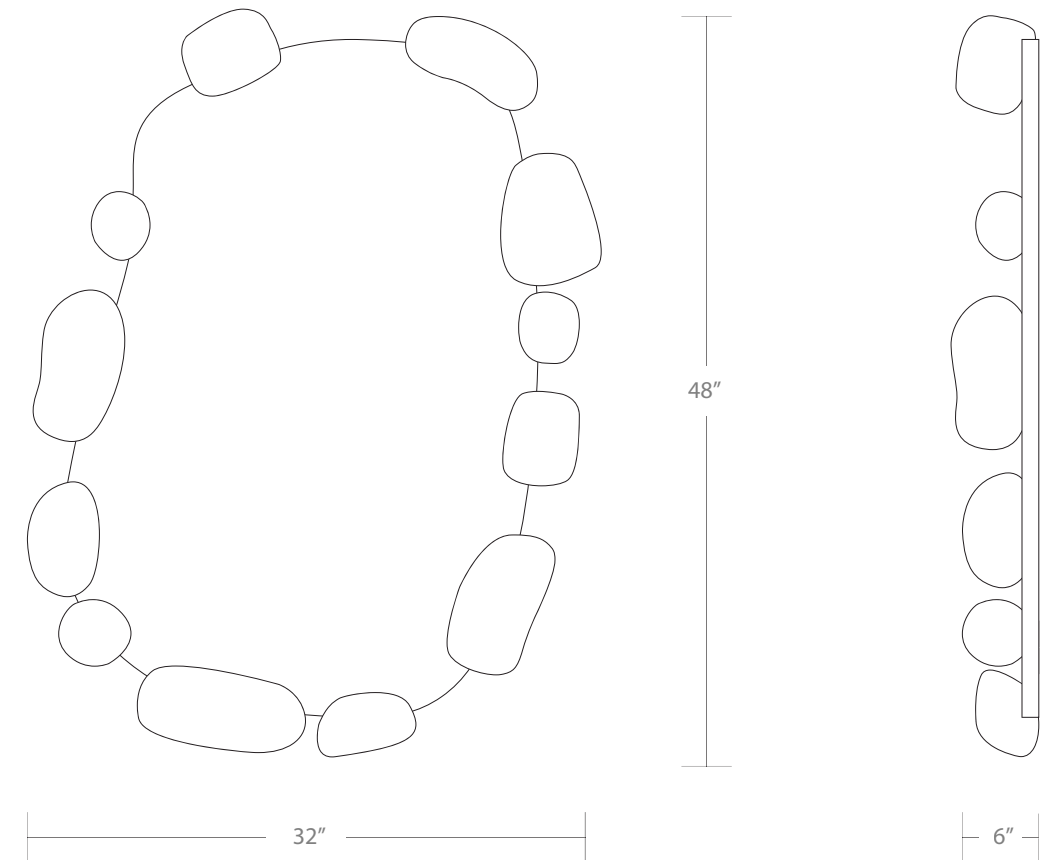

Colar mirror

Starting at \$5200

"PEBBLE" OPTIONS

- molded leather
- ceramic

MATERIALS

- plywood backing
- leather or ceramic pebbles

OTHER INFO

- size of mirror and pebble amount / color can be customized
- french cleats for install