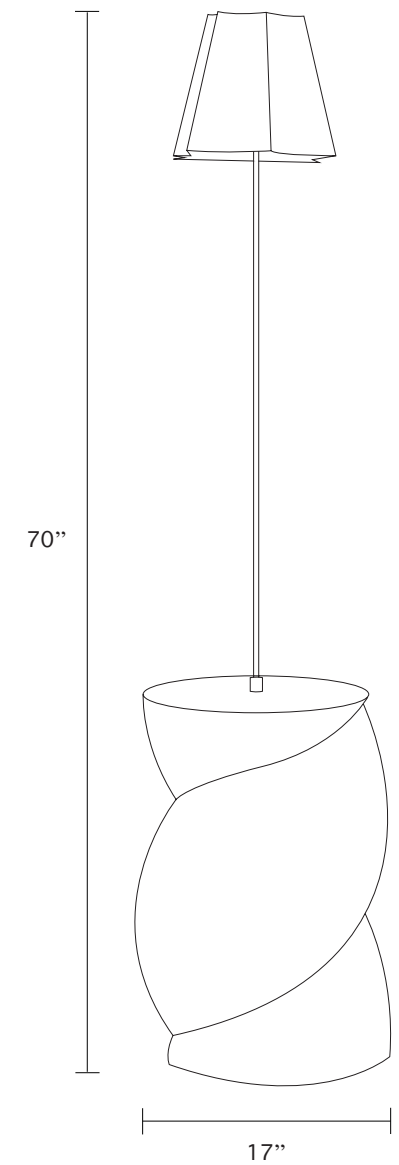

Rope Table with Light

\$6800

MATERIALS

- ceramic base
- polished nickle metal parts
- *also available with brass
- linen custom shade

SIZE

diameter: 17"
height: 70"

INFO

the rope table with ight has been handbuilt in ceramic, making each piece unique. inconsistency in texture, shape, and color may occur due to its natural material and firing procededures.

BULB SPECS, COLOR TEMPERATURE

Soft White LED dimmable, 3000K
6w (E12) 250 Lumens

AFTER CARE

for any dirt scruff in the ceramic body surface, a magic eraser will do the trick.