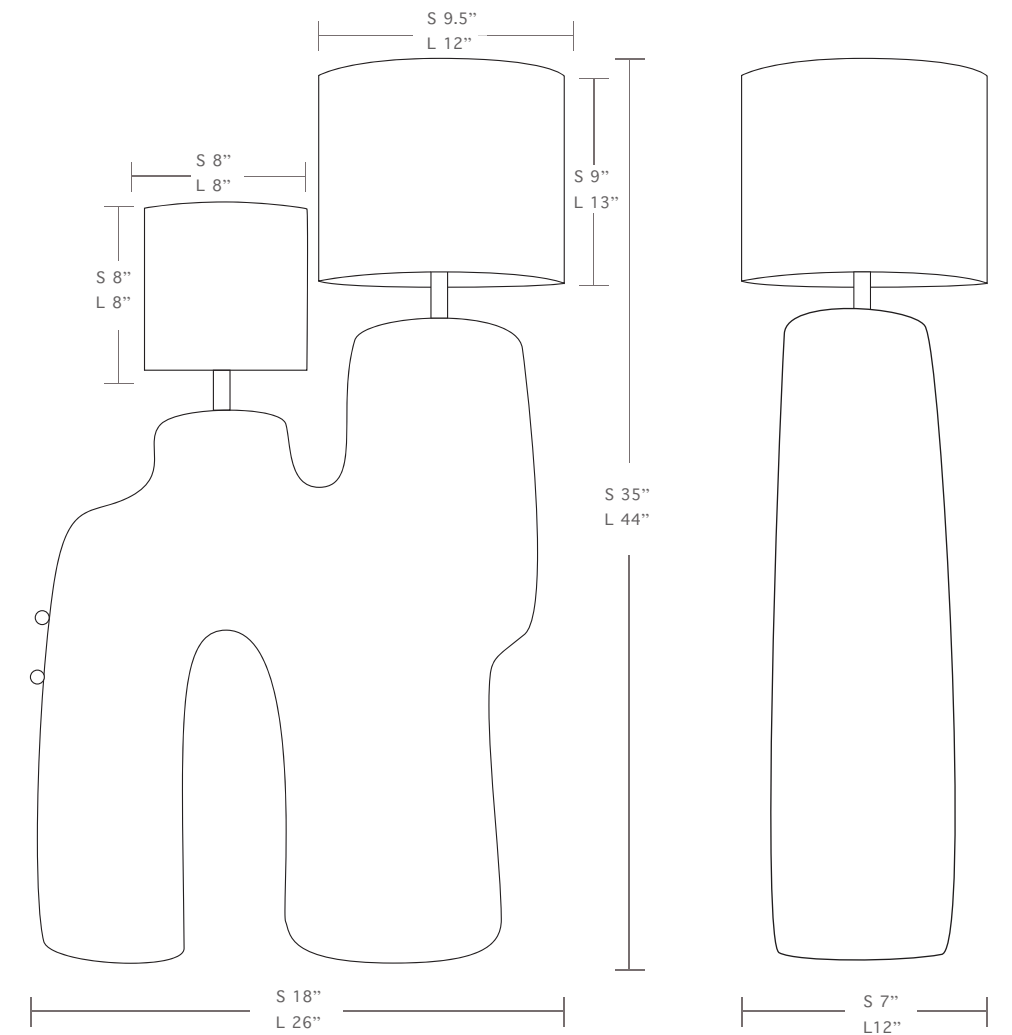

MATERIALS

- -ceramic base (glazed)
- -brushed metal parts
- -linen fabric shades

CERTIFICATION

VOLTAGE

120v - 277v

BULB SPECS, COLOR TEMPERATURE

Soft White LED dimmable, E12