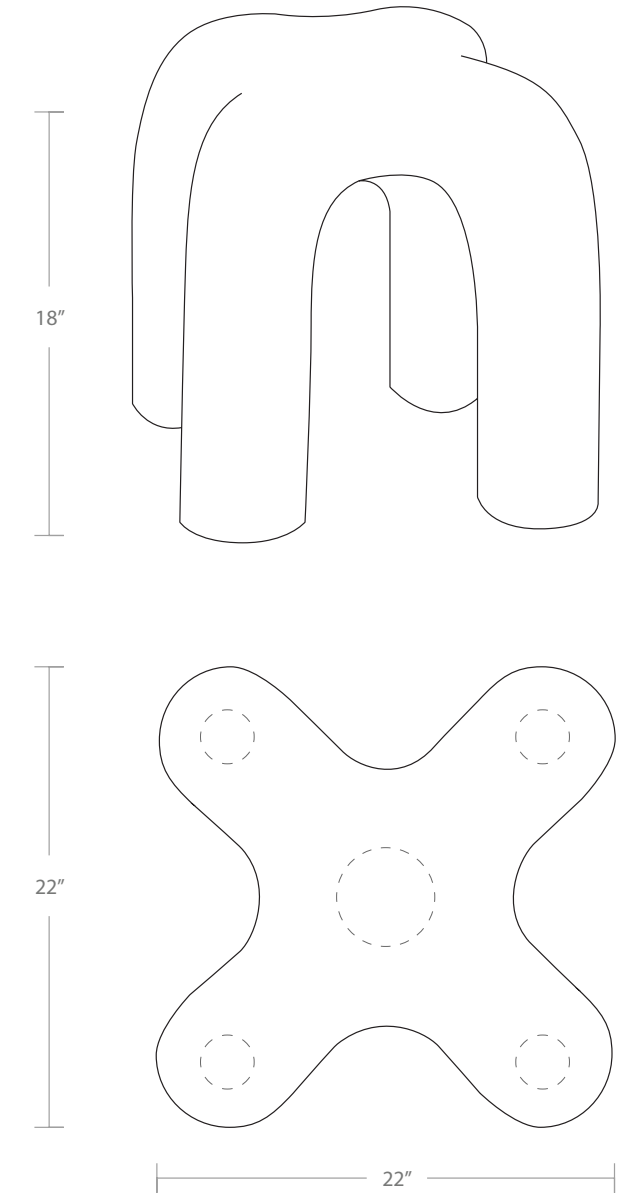

Stitch stool ceramic

Ceramic Glazed \$4800
Ceramic Unglazed \$4400

CLAY BODY OPTIONS

-  white sand
-  skin #1
-  terra cotta
-  brown clay

GLAZE OPTIONS +\$150

Please refer to the S&C PDF for glaze color options