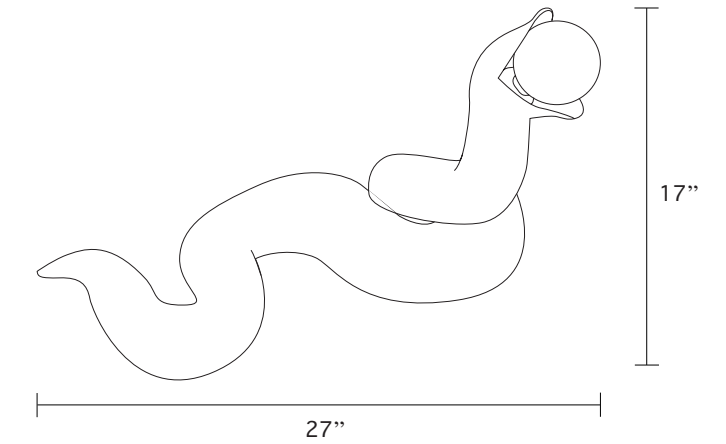

Snake Lamp

Down \$3000
Up \$3200

GLAZE OPTIONS

metallic
(moon stone)

white with glass

MATERIALS

-ceramic base (painted)
-brushed metal parts

SIZE

DOWN	UP
depth: 16"	depth: 11"
length: 25"	length: 27"
	height: 17"

INFO

the snake lamp has been handbuilt in ceramic, making each piece unique. inconsistency in texture, shape, and color may occur due to its natural material and firing procedures.

BULB SPECS, COLOR TEMPERATURE

Soft White LED, CRI 95
6w G25 Medium (E27) 250 Lumens
Dimmable (on cord)
Voltage: 120v-227v

*Porcelain Bulbs to be included upon request

CERTIFICATION