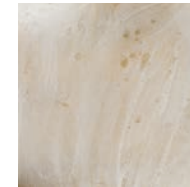

Snake Lamp

Down \$3000
Up \$3200

GLAZE OPTIONS

metallic
(moon stone)

white with glass

MATERIALS

-ceramic base (painted)
-brushed metal parts

SIZE

DOWN	UP
depth: 16"	depth: 11"
length: 25"	length: 27"
	height: 17"

INFO

the snake lamp has been handbuilt in ceramic, making each piece unique. inconsistency in texture, shape, and color may occur due to its natural material and firing procedures.