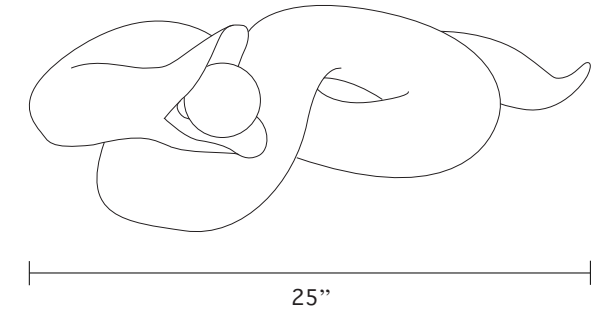

Snake Lamp

Down \$3000
Up \$3200

GLAZE OPTIONS

metallic
(moon stone)

white with glass

MATERIALS

-ceramic base (painted)
-brushed metal parts

SIZE

DOWN	UP
depth: 16"	depth: 11"
length: 25"	length: 27"
	height: 17"

INFO

the snake lamp has been handbuilt in ceramic, making each piece unique. inconsistency in texture, shape, and color may occur due to its natural material and firing procedures.