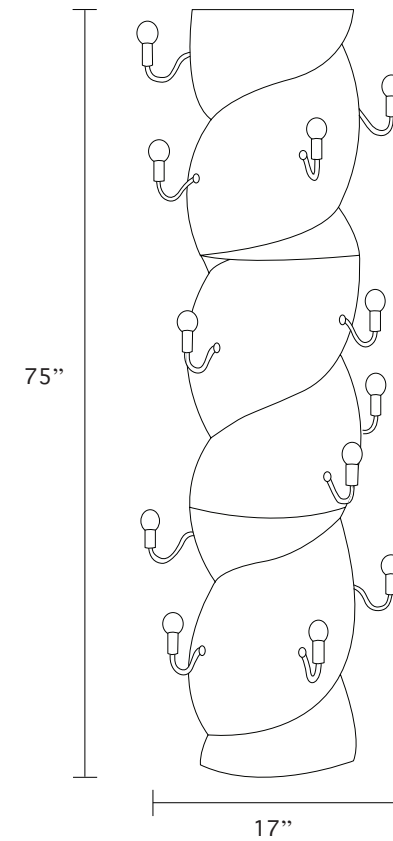

# Rope Column Light

2 parts \$10000

3 parts \$14000

## SIZE

2 PARTS	3 PARTS
diameter: 17"	diameter: 17"
height: 50"	height: 75"