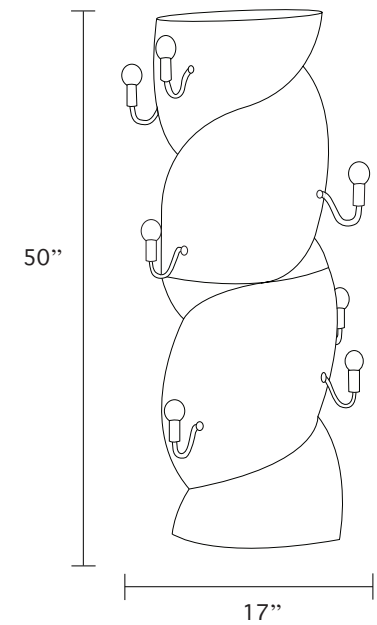

# Rope Column Light

2 parts \$10000

3 parts \$14000

## SIZE

2 PARTS	3 PARTS
diameter: 17"	diameter: 17"
height: 50"	height: 75"

## BULB SPECS, COLOR TEMPERATURE

Soft White LED dimmable, 3000K  
6w (E12) 250 Lumens