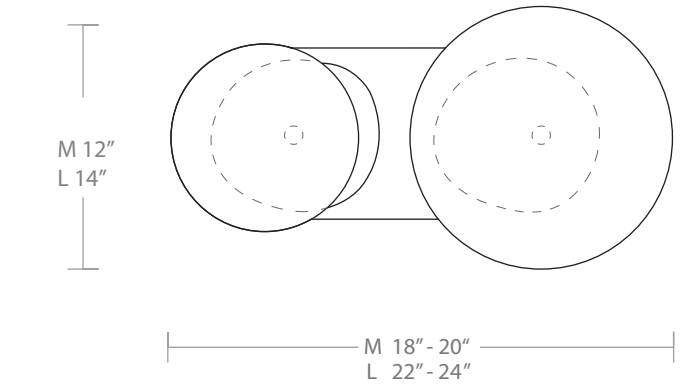

MATERIALS

- -ceramic base (unglazed)
- -brushed metal parts
- -satin glass shades

CERTIFICATION

VOLTAGE

120v - 277v

BULB SPECS, COLOR TEMPERATURE

Soft White LED dimmable, 3000K

- 8" Shade: 3w B10 (E12) 350 Lumens
- 10" Shade: 3w B10 (E12) 350 Lumens
- 12" Shade: 6w B10 (E12) 500 Lumens
- 14" Shade: 6w B10 (E12) 500 Lumens