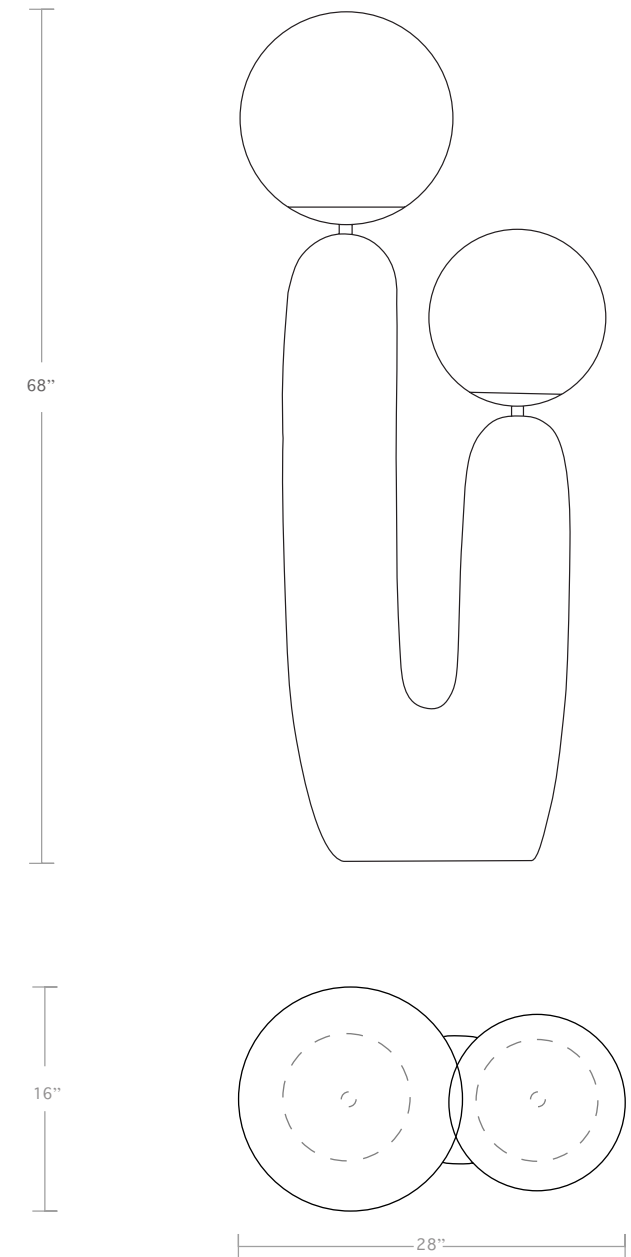

MATERIALS

- -ceramic base (painted)
- -brushed metal parts
- -satin OR gloss glass shades

CERTIFICATION

VOLTAGE

120v - 277v

BULB SPECS, COLOR TEMPERATURE

Soft White LED dimmable, 3000K

14" Shade: 6w B10 (E12) 500 Lumens

16" Shade: 8w B10 (E12) 500 Lumens