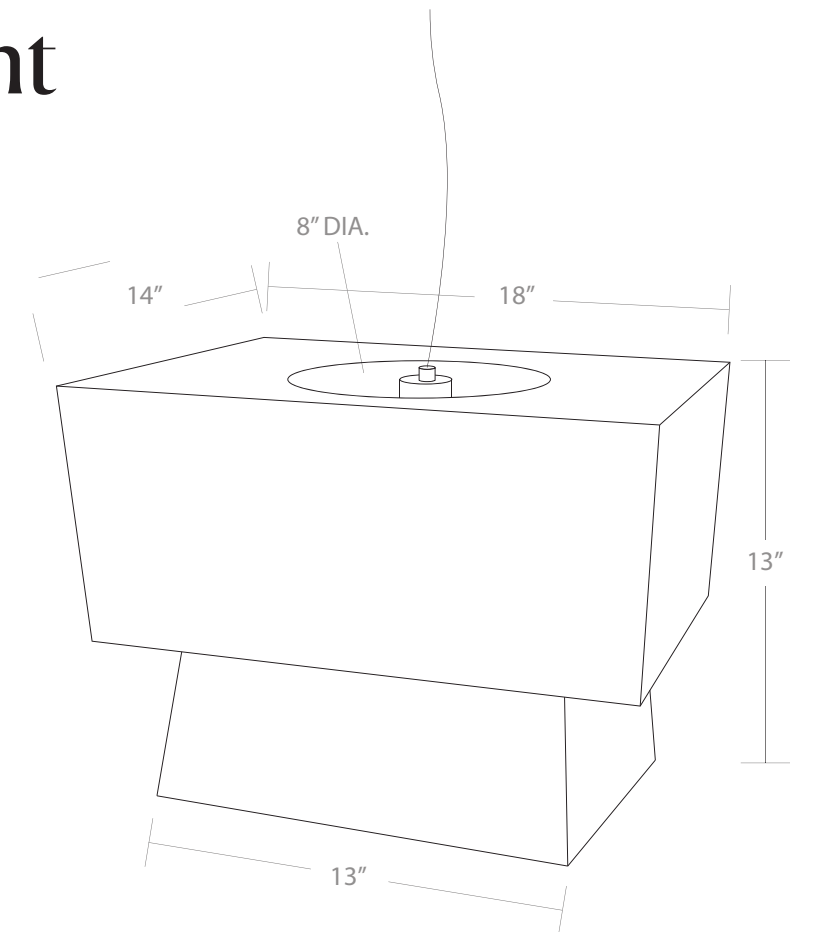

At Home pendant

With (2) Bows $1720
No Bows $1620